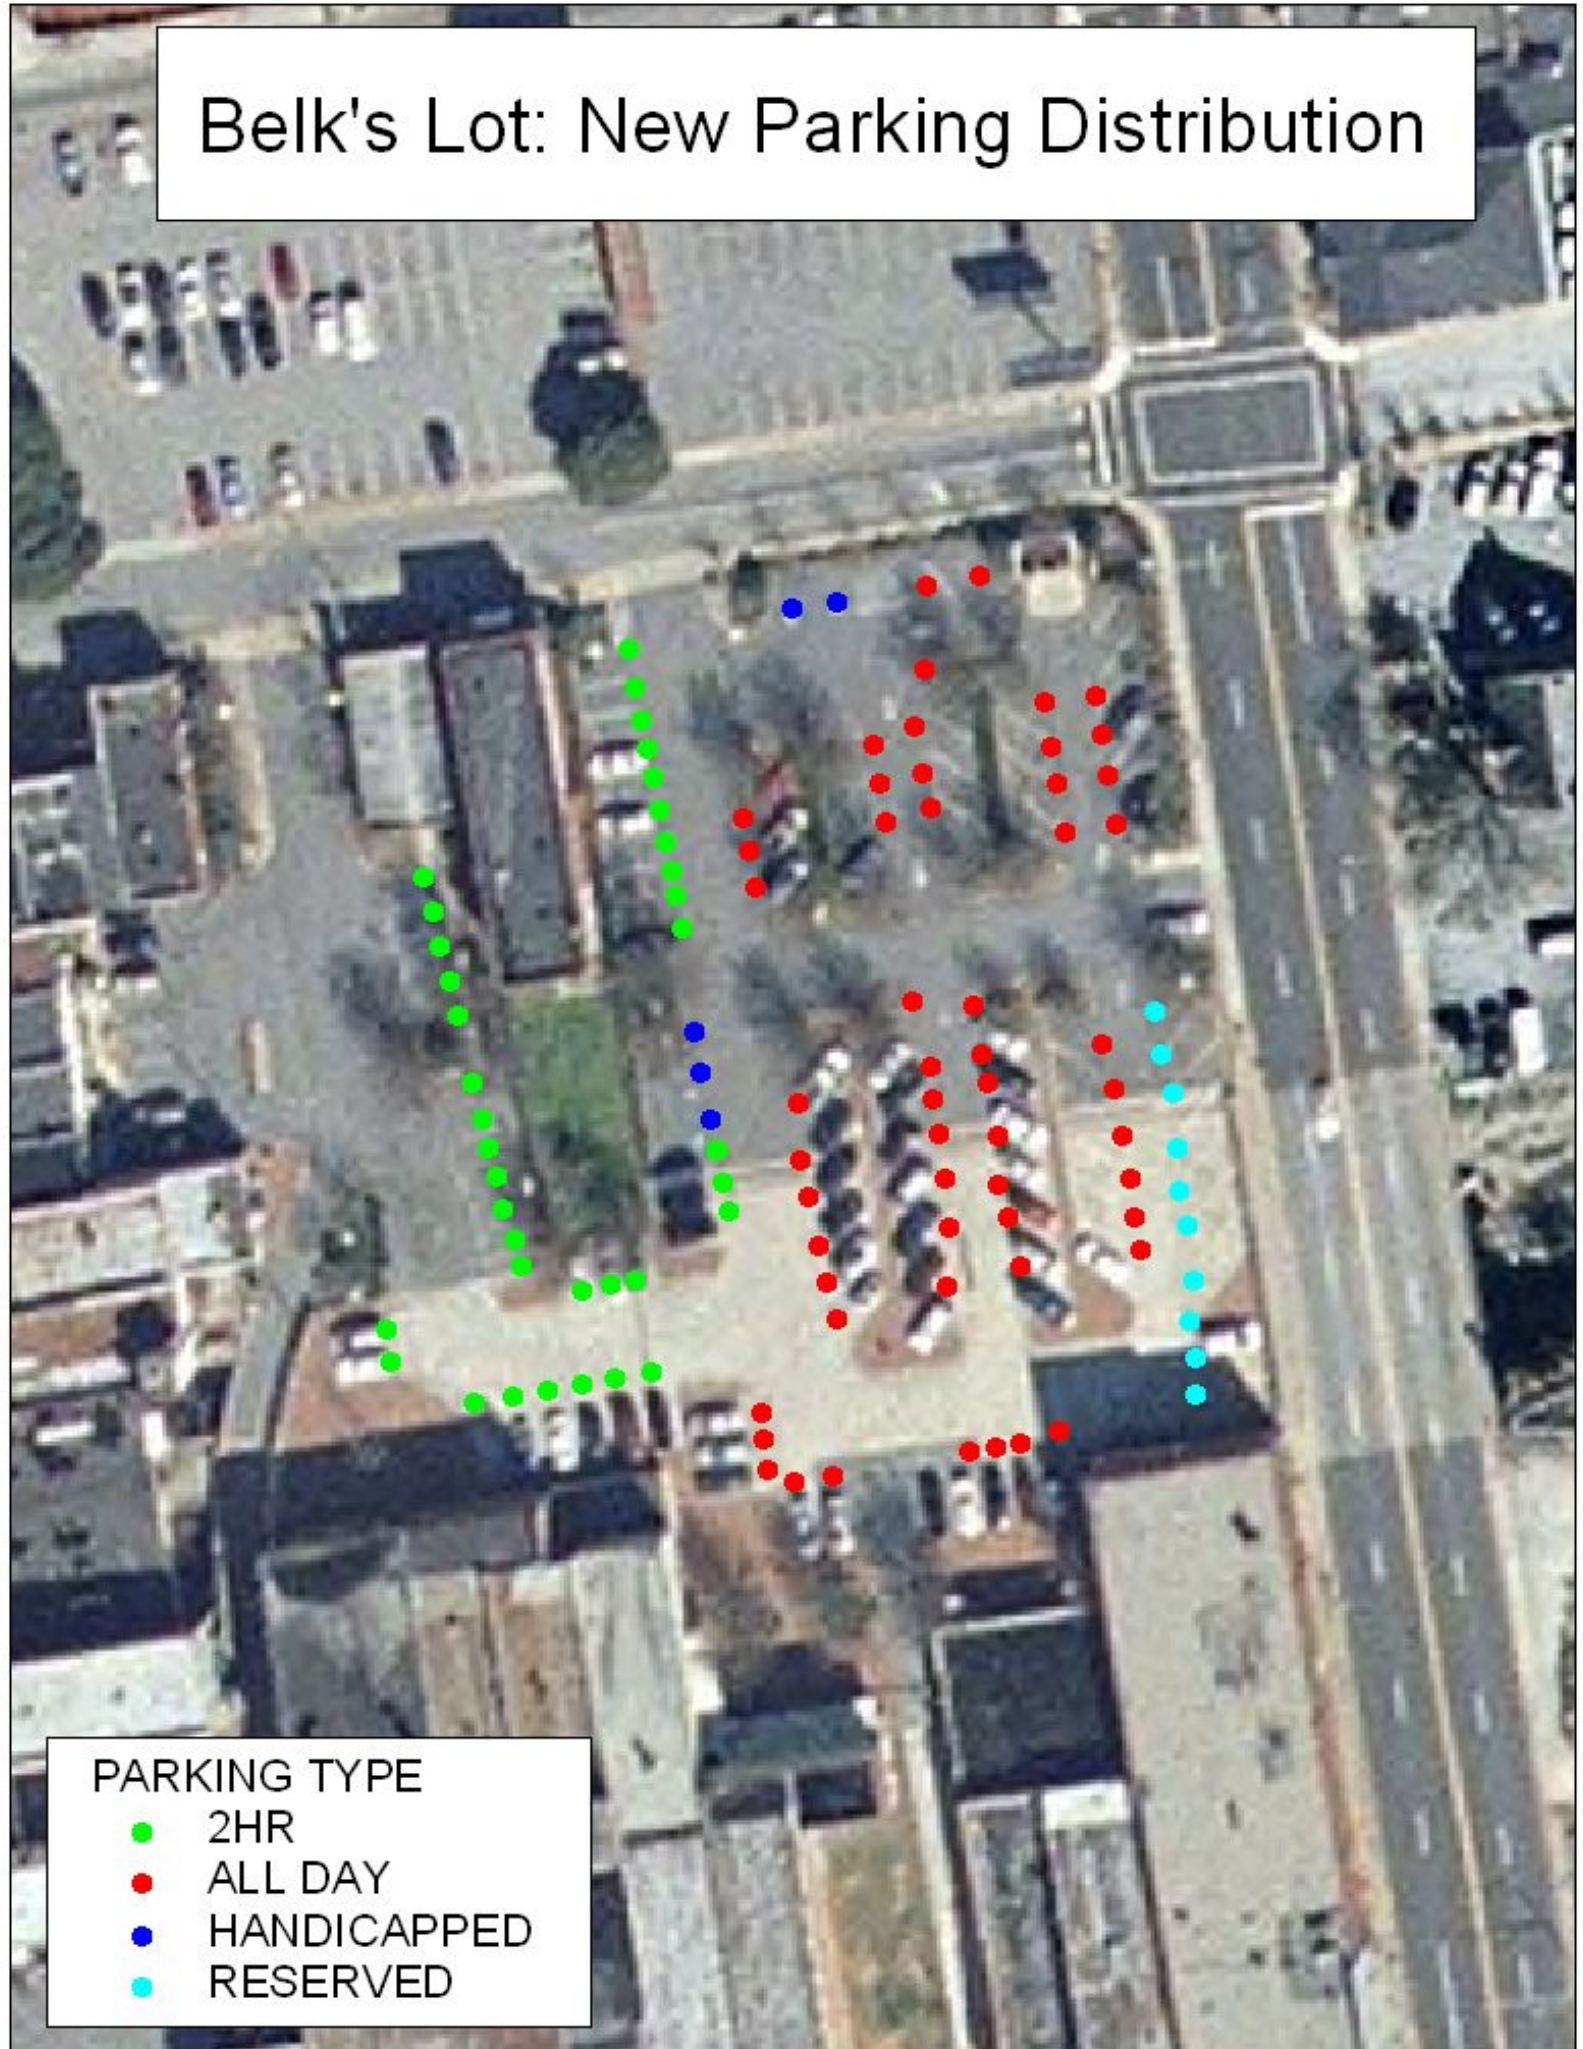

Belk's Lot: New Parking Distribution

PARKING TYPE

- 2HR
- ALL DAY
- HANDICAPPED
- RESERVED